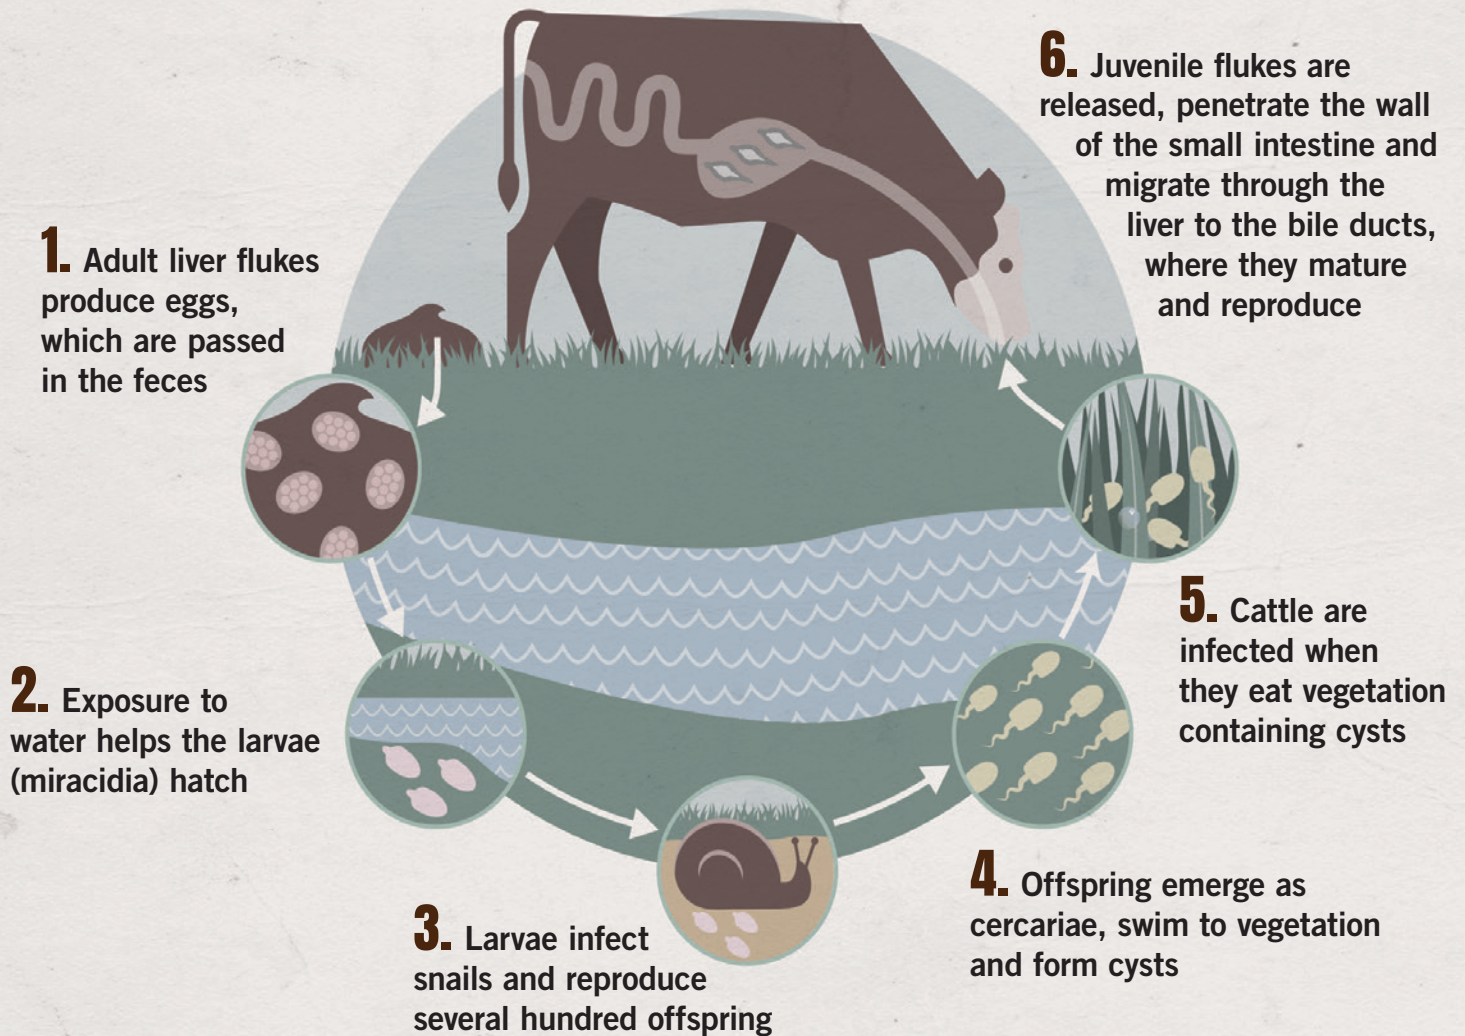

LIFE CYCLE OF LIVER FLUKES

LIFE CYCLE TAKES 4.5-6 MONTHS TO COMPLETE